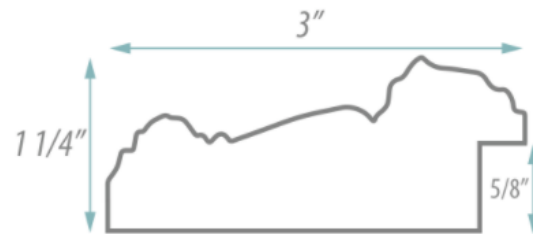

#### FEATURES:

- ONE 21X30" HIGH RESOLUTION SILVER PLATE GLASS MIRROR SIZE W/ DECORATIVE FRAME.
- "WALL HUGGER" HANGER FOR MOUNTING INCLUDED.
- STANDARD MOUNTING STYLE IS VERTICAL. FOR HORIZONTAL, PLEASE SPECIFY WHEN ORDERING.
- PACKED IN FOUR WALL (FOLDED DOUBLE WALL) CORRUGATION.
- STYLE: ORNATE
- COLOR: CREAM
- FINISH: RUSTIC

#### MIRROR FINISHES:

- FLAT POLISHED EDGE
- BEVELED EDGE

**OVERALL SIZE DIMENSION: 27" WIDE X 36" HIGH X 1 1/4" DEEP**